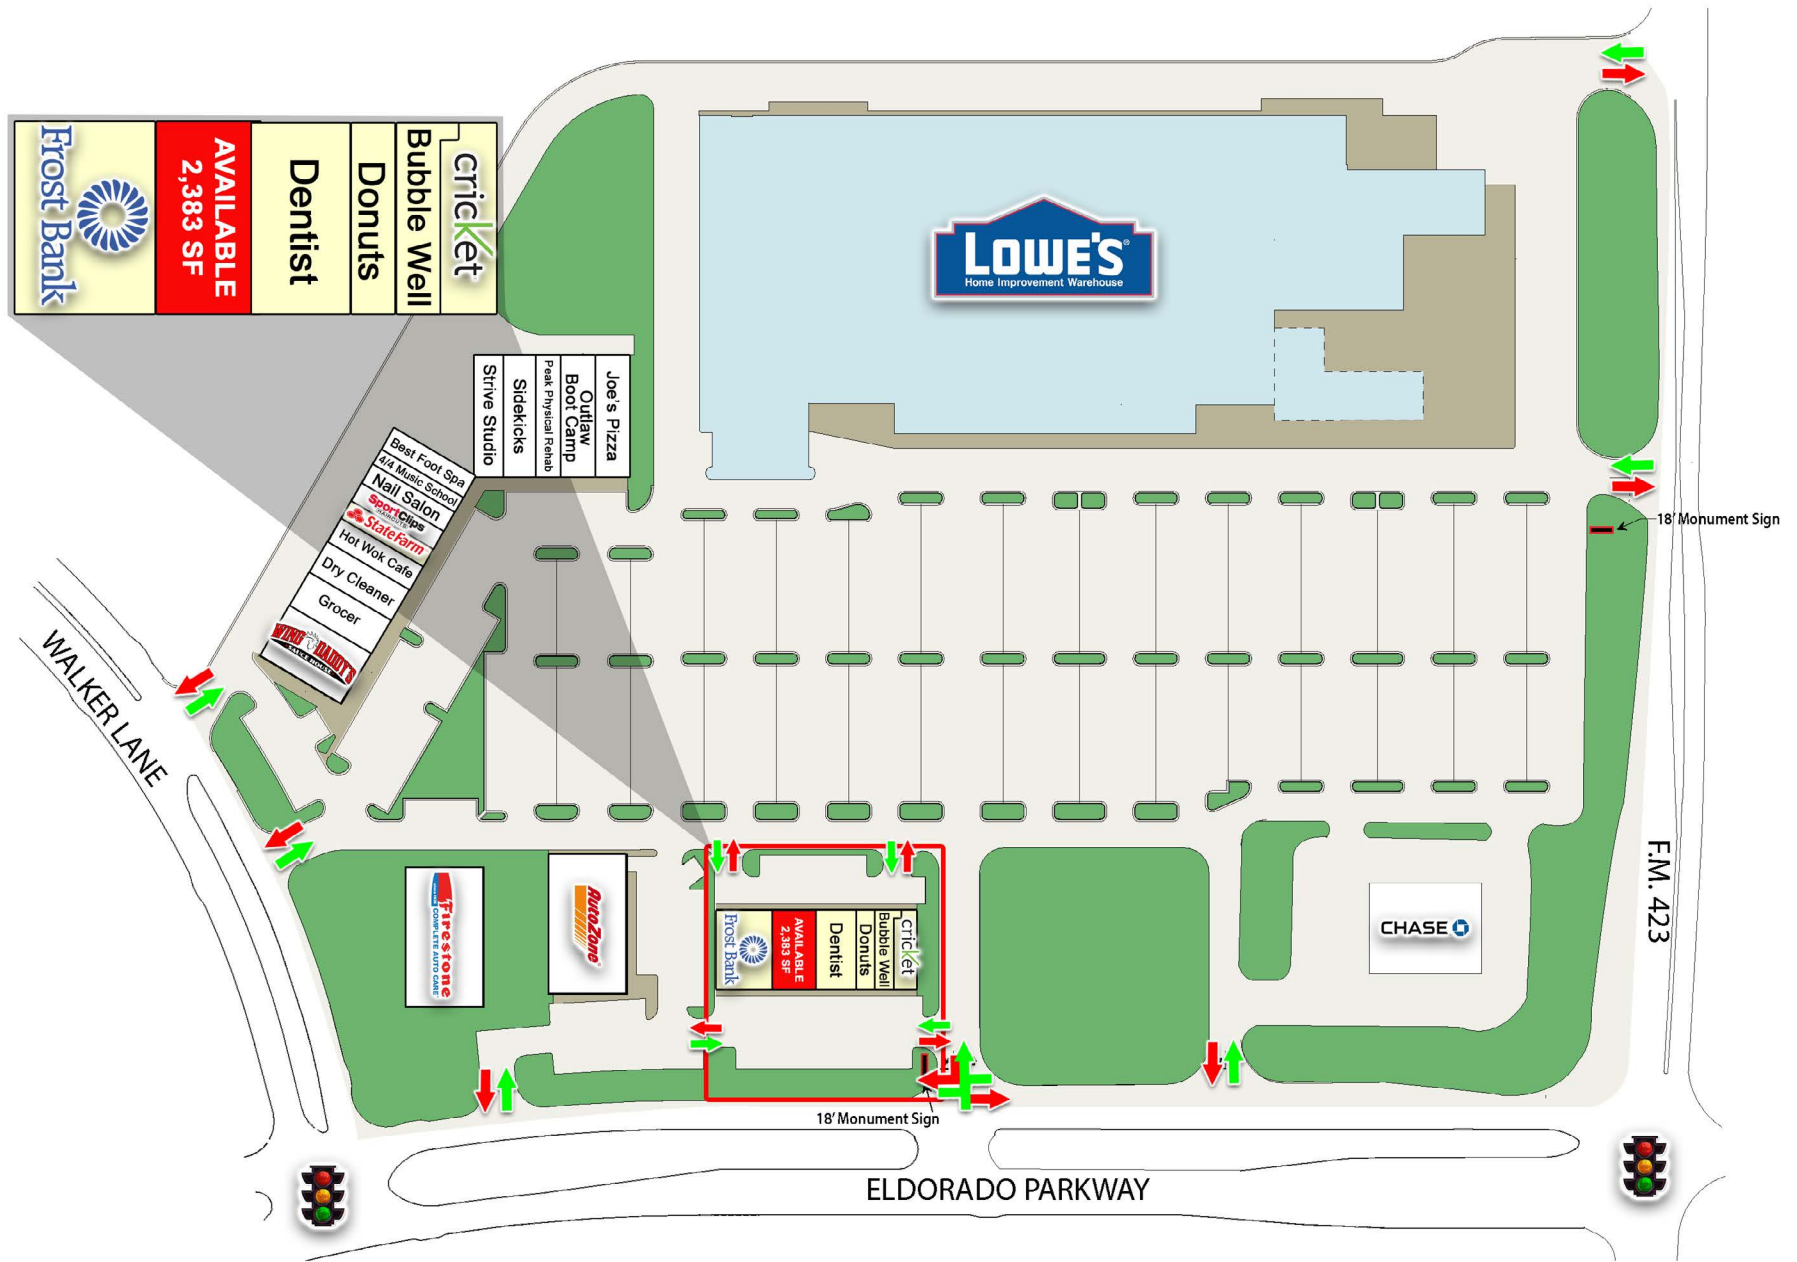

ELDORADO CROSSING - SOUTH | NWQ of Eldorado Pkwy & FM 423, Little Elm, Texas

OVERVIEW

- 2,383 SF In-Line space available next to Frost Bank (Freshly Whiteboxed)
- Located at the northwest quadrant of Eldorado Parkway & FM 423 (Main St) - the busiest four corner intersection in Little Elm/Frisco
- Anchored by Lowe's Home Improvement
- National retailers at this intersection include Walmart Supercenter, Walgreen's, CVS, Pet Supermarket, Hobby Lobby, Dollar Tree, Hibbett Sports and many more
- Surrounded by affluent neighborhoods
- Call for Info & Price

ELDORADO CROSSING - SOUTH | NWQ of Eldorado Pkwy & FM 423, Little Elm, Texas

ELDORADO CROSSING - SOUTH | NWQ of Eldorado Pkwy & FM 423, Little Elm, Texas

- NEW ELECTRICAL BOX AND WIRING
- NEW PLUMBING
- NEW CEILING TILES AND LIGHTING
- NEW DEMISING WALLS
- 2 BRAND NEW WALL TO WALL STONE BATHROOMS