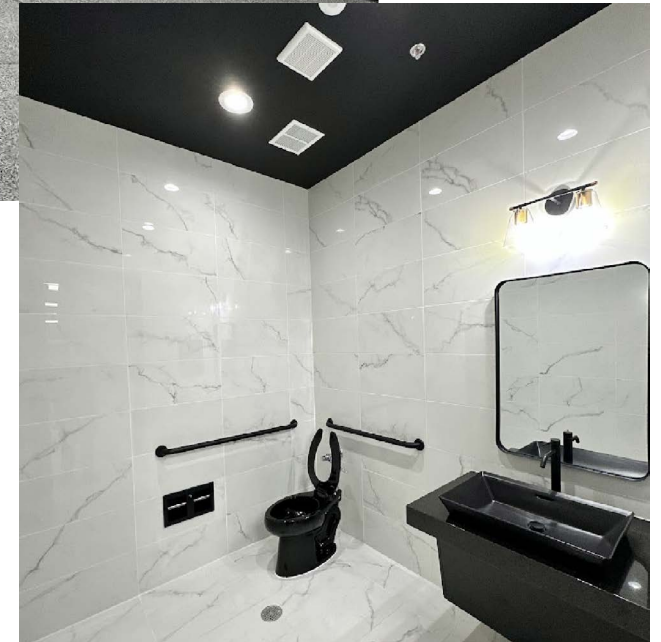

ELDORADO CROSSING - SOUTH | NWQ of Eldorado Pkwy & FM 423, Little Elm, Texas

ELDORADO CROSSING - SOUTH | NWQ of Eldorado Pkwy & FM 423, Little Elm, Texas

- NEW ELECTRICAL BOX AND WIRING
- NEW PLUMBING
- NEW CEILING TILES AND LIGHTING
- NEW DEMISING WALLS
- 2 BRAND NEW WALL TO WALL STONE BATHROOMS